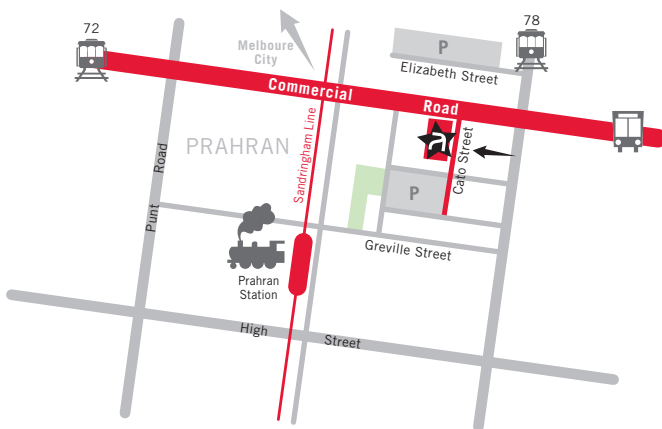

### Maps not to scale

### Melbourne

Level 1/37 Cato Street which runs parallel to Chapel Street off Commercial Road, directly opposite Prahran Central.

**P:** (03) 9514 1000

**E:** [artisan@getartisan.com.au](mailto:artisan@getartisan.com.au)

**Train:** Sandringham Line - Prahran.

**Bus:** Routes 216, 219 & 220

**Tram:** Number 72 - Stop Number 30

Number 78 - Stop Numbers 46 or 47

[www.metlinkmelbourne.com.au](http://www.metlinkmelbourne.com.au)

**Bus:** South bound stop 36

Routes 192, 195, 196, 197, 199

**Bus:** North bound stop 26

Route 199, Downtown Loop (clockwise)

[www.citytrain.com.au](http://www.citytrain.com.au)