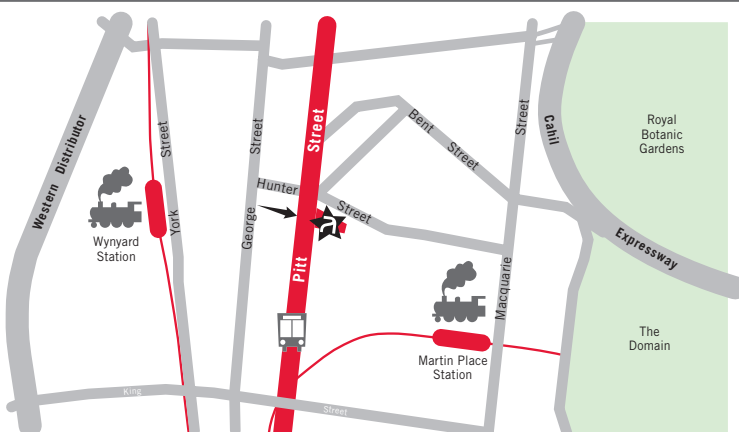

**Train:** Sandringham Line - Prahran.

**Bus:** Routes 216, 219 & 220

**Tram:** Number 72 - Stop Number 30

Number 78 - Stop Numbers 46 or 47

[www.metlinkmelbourne.com.au](http://www.metlinkmelbourne.com.au)

**Bus:** South bound stop 36

Routes 192, 195, 196, 197, 199

**Bus:** North bound stop 26

Route 199, Downtown Loop (clockwise)

[www.citytrain.com.au](http://www.citytrain.com.au)