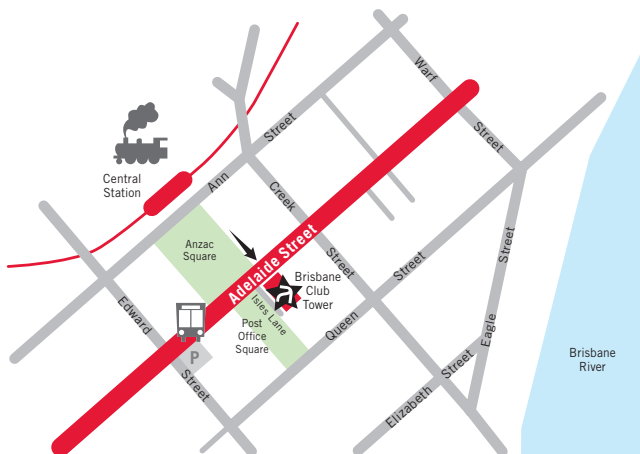

### Maps not to scale

### Melbourne

Level 1/37 Cato Street which runs parallel to Chapel Street off Commercial Road, directly opposite Prahran Central.

**P:** (03) 9514 1000

**E:** [artisan@getartisan.com.au](mailto:artisan@getartisan.com.au)

**Train:** Sandringham Line - Prahran.

**Bus:** Routes 216, 219 & 220

**Tram:** Number 72 - Stop Number 30

Number 78 - Stop Numbers 46 or 47

[www.metlinkmelbourne.com.au](http://www.metlinkmelbourne.com.au)

**Bus:** South bound stop 36

Routes 192, 195, 196, 197, 199

**Bus:** North bound stop 26

Route 199, Downtown Loop (clockwise)

[www.citytrain.com.au](http://www.citytrain.com.au)